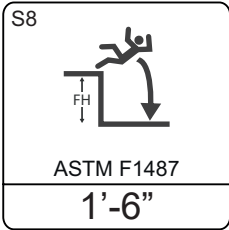

ASTM F1487

HAGS®

FOR KIDS AGES
2-5
YEARS

ADULT SUPERVISION RECOMMENDED
www.hags.com