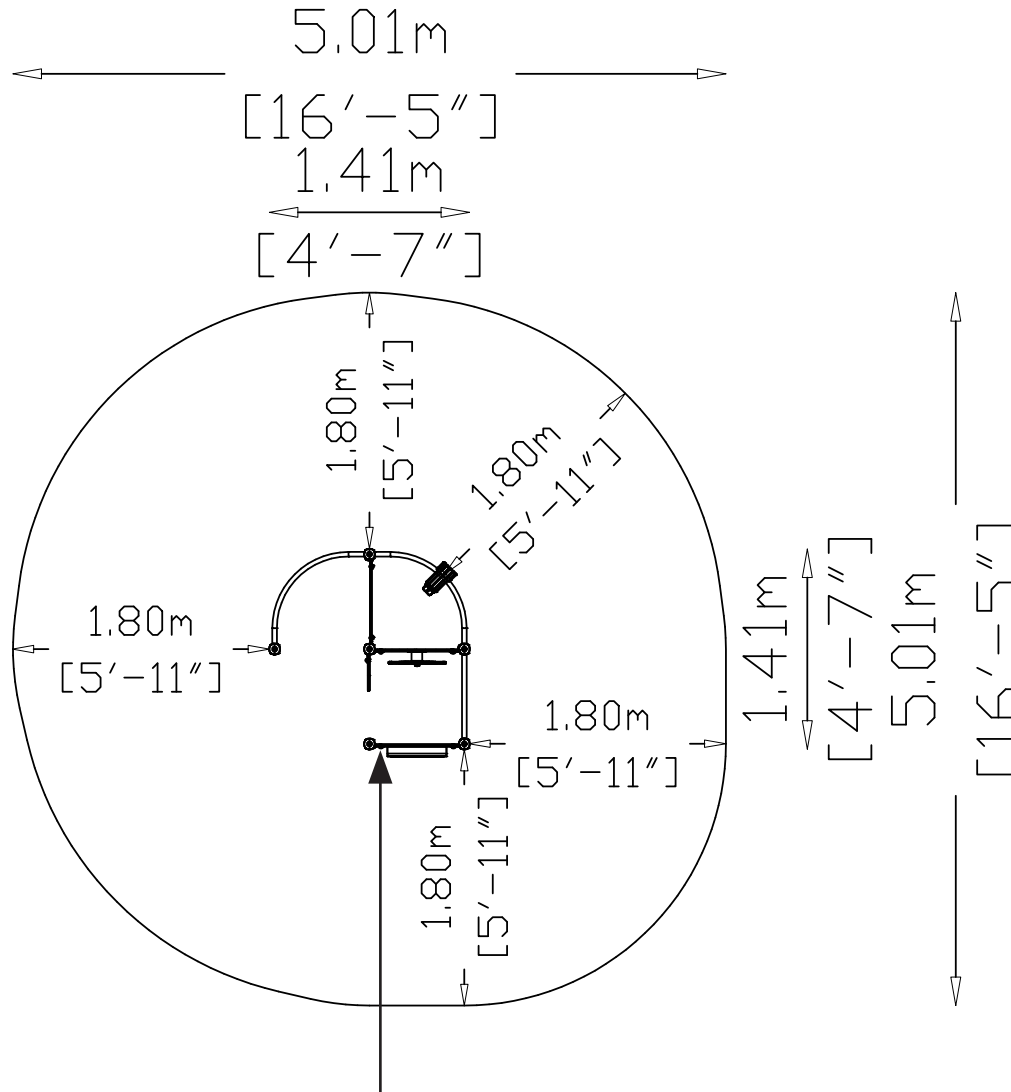

S9

CSA Z 614
0.45m
[1'-6"]

CSA Z614

HAGS®

FOR KIDS AGES

18-5

MONTHS YEARS

ADULT SUPERVISION RECOMMENDED

www.hags.com